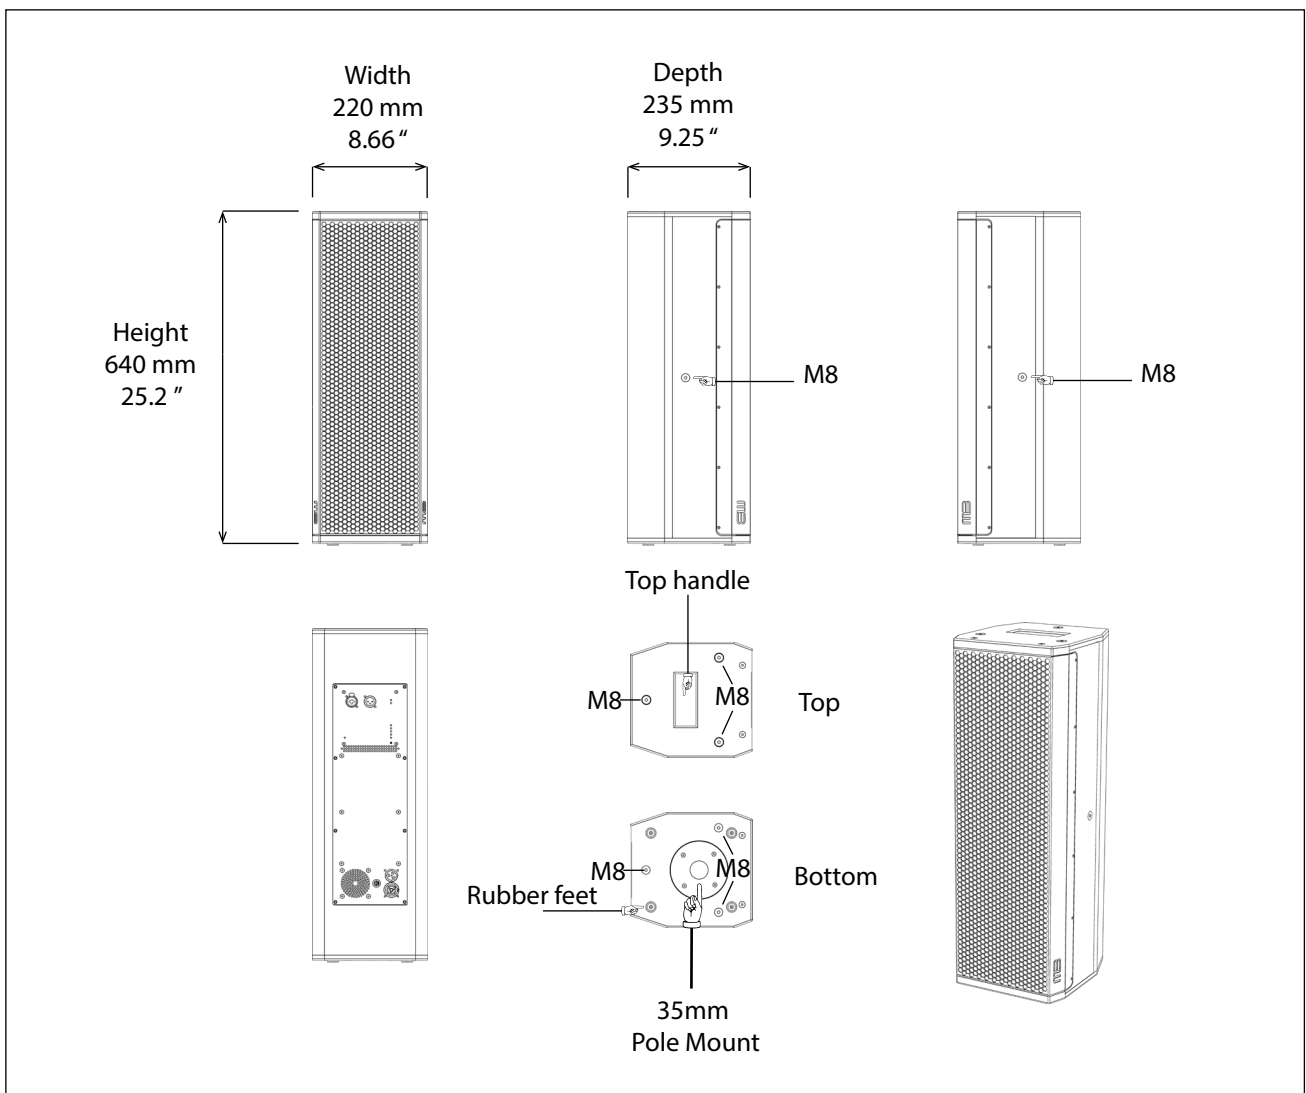

SKY63

Music Technology Srl
via Enzo Ferrari, 4/A - 60022 Castelfidardo (AN) - P.Iva 02734110428

m3sound.com - info@m3sound.com