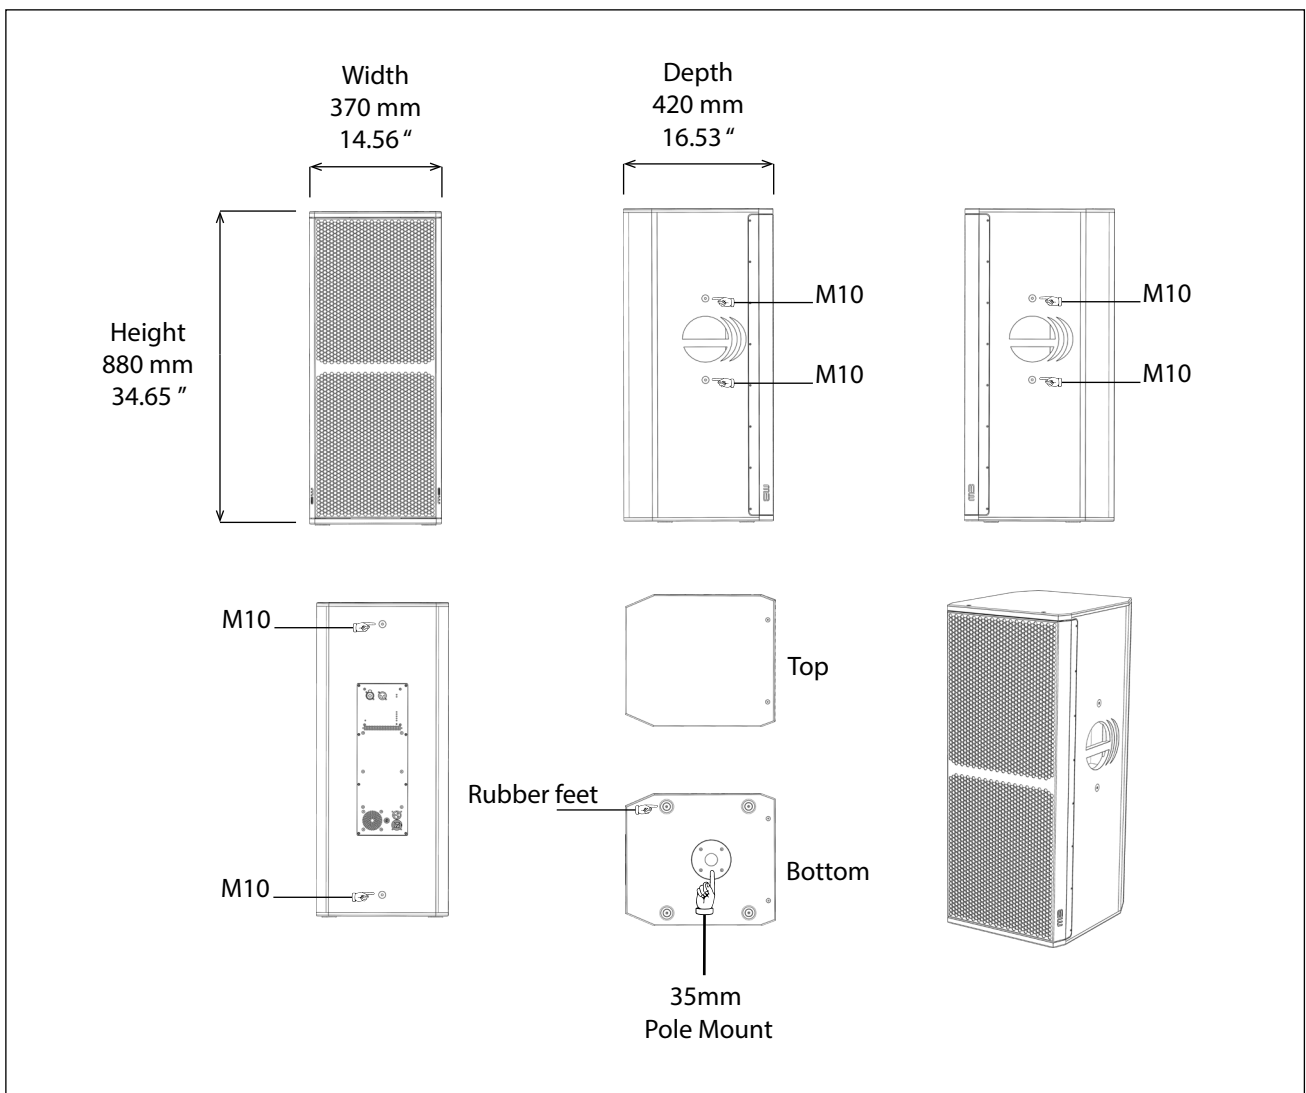

SKY214

Music Technology Srl
via Enzo Ferrari, 4/A - 60022 Castelfidardo (AN) - P.Iva 02734110428

m3sound.com - info@m3sound.com