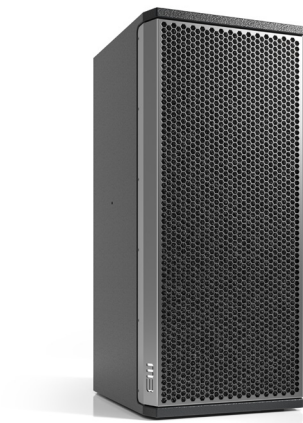

SKY210

Active 2x10" neodymium Loudspeaker.

SKY210 is a point source active loudspeaker. The maximum SPL of 134dB (half-space) makes this mid-size loudspeaker the solution for mid-size events, when a Club or a small theatre needs a very efficient, clear and powerful sound reinforcement system. SKY210 is equipped with a coaxial neodymium 10" speaker (with 2.5" HF driver) and a 10" neodymium woofer. Frequency range is 65Hz-18KHz (-3dB). The coverage is 80° H=V. The A/D converter is 24bit 96KHz feeding the DSP which works in a 32bit floating point architecture. Tuning of the system is made using new Hybrid biquads and FIR linear filters. The system is a 2.5-way topology with a Class-D amplifier offering 2400W RMS. In the rear panel there are Power inlet and outlet, Combo XLR IN and XLR OUT and a Pushbutton for recalling 5 factory presets.

APPLICATIONS

- Theatre
- Touring
- Rental
- Medium Venues
- System Integration

KEY FEATURES

- 10" neodymium coaxial speaker with 2.5" HF driver + 1x10" neodymium woofer
- Frequency response 65Hz-18KHz
- 80° conical coverage
- SPL Max (half space): 134dB
- Proprietary DSP (96kHz 24bit floating point) Hybrid BIQUADS-FIR tuning
- Class-D Power amp 2400W
- 5 presets: Natural-Speech-Wall-Dual-HP
- Birch Plywood Enclosure - RAL 7021 IP55 coating

SKY210

Acoustic

Freq.Resp. (-3dB)	65Hz - 18Khz
Max SPL (half space)	134dB
Coverage	80° H=V
LF Topology	Reflex

Speakers

Main Speaker	Coaxial neodymium LF 10" (Coil 2.5") + HF 2.5"
Aux Speakers	1 x 10" Neodymium Woofer