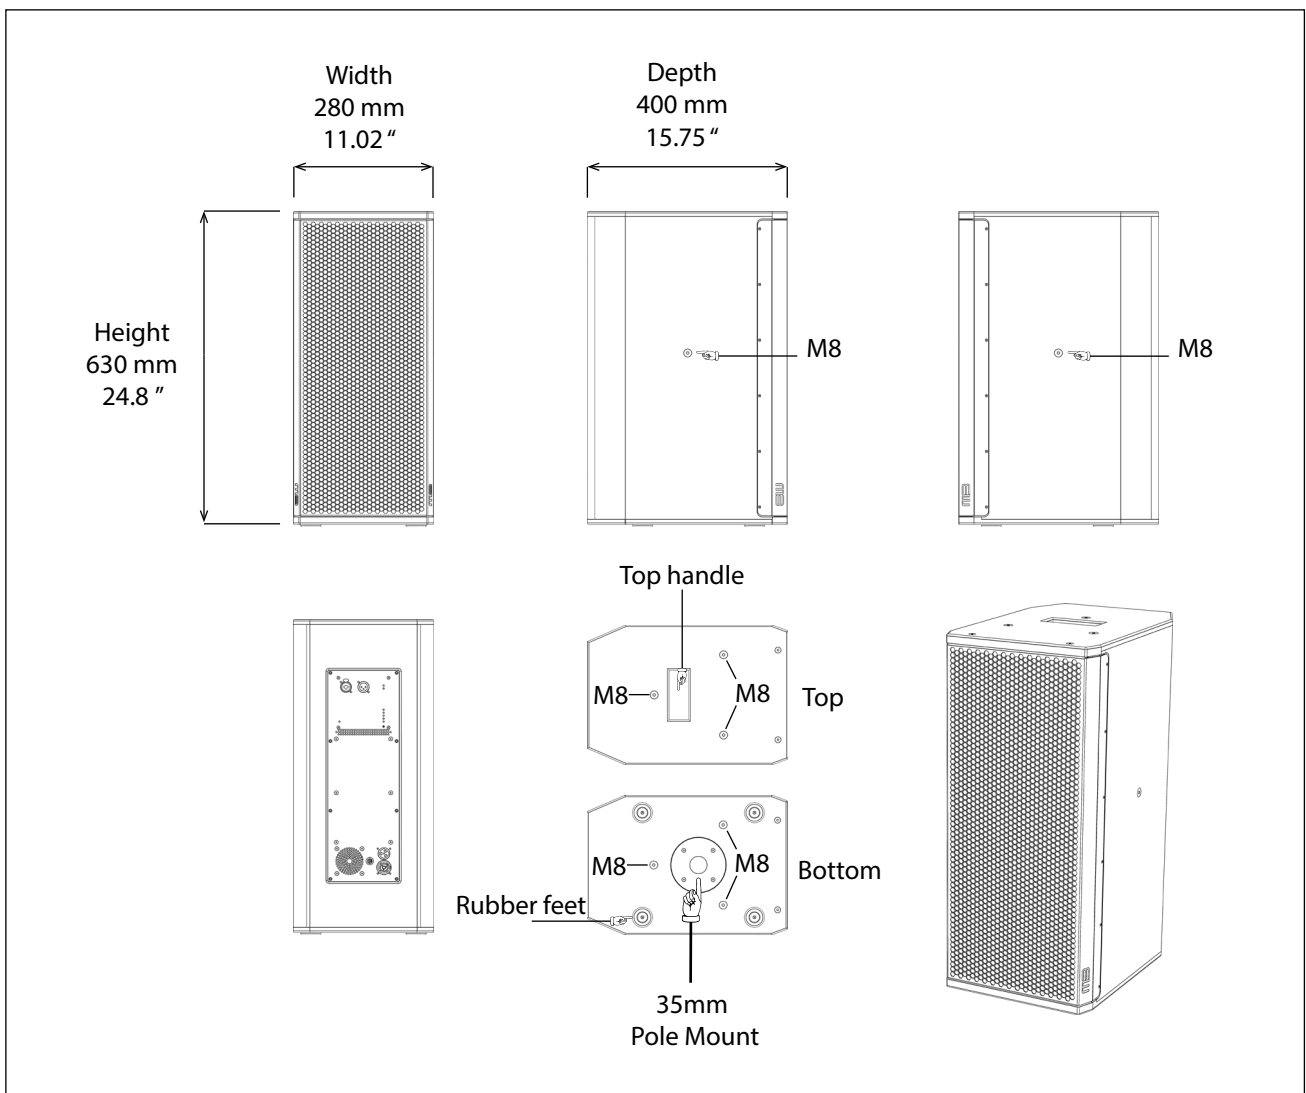

SKY210

Music Technology Srl
via Enzo Ferrari, 4/A - 60022 Castelfidardo (AN) - P.Iva 02734110428

m3sound.com - info@m3sound.com