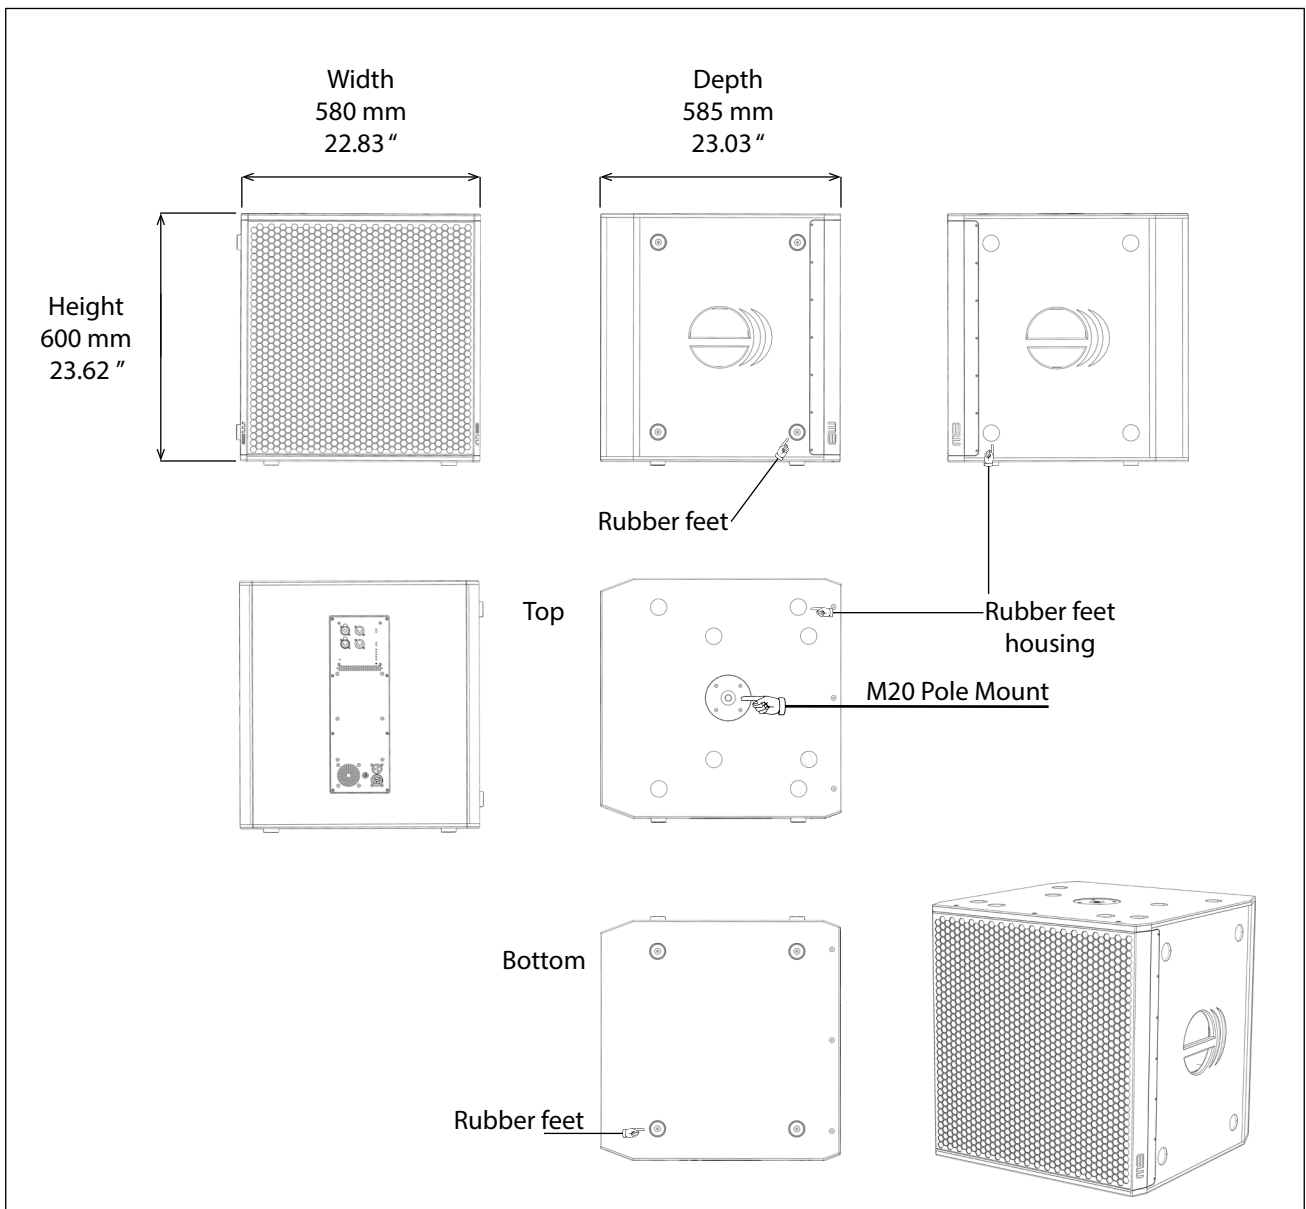

Idle Power	<15 Watts
Nominal Power (1/4 Load)	700W
Maximum Power	2500W
Rated Fuse	T10A (230Vac)

Cabinet

Cabinet & Paint	Birch Plywood - RAL 7021 IP55
Grill	Steel 15/10 Black Powder Coating
Handles	2 side handles
Pole mounting	M20 threaded insert
Rigging	no

Dimensions

Width	580mm / 22.83 "
Height	600mm / 23.62 "
Depth	585mm / 23.03 "

Weight

45 Kg / 99.21 lbs

GROUND 18

Music Technology Srl
via Enzo Ferrari, 4/A - 60022 Castelfidardo (AN) - P.Iva 02734110428

m3sound.com - info@m3sound.com