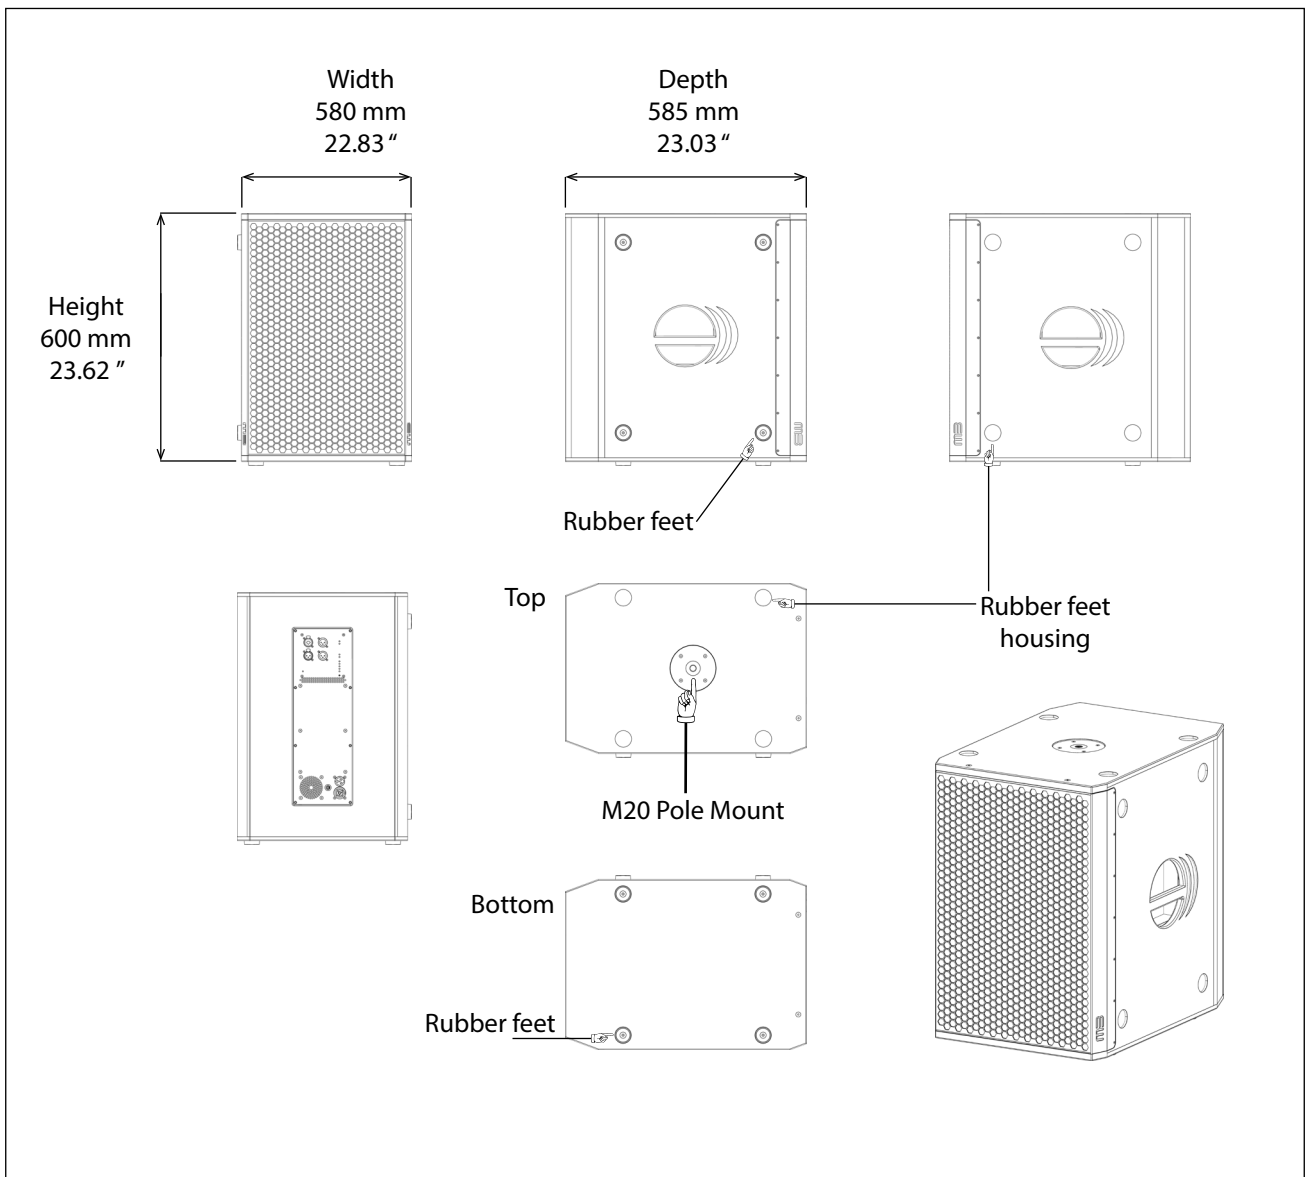

Idle Power	<15 Watts
Nominal Power (1/4 Load)	700W
Maximum Power	2500W
Rated Fuse	T10A (230Vac)

Cabinet

Cabinet & Paint	Birch Plywood - RAL 7021 IP55
Grill	Steel 15/10 Black Powder Coating
Handles	2 side handles
Pole mounting	M20 threaded insert
Rigging	no

Dimensions

Width	410mm / 16.14 "
Height	600mm / 23.62 "
Depth	585mm / 23.03 "

Weight

35 Kg / 77.16 lbs

GROUND 15

Music Technology Srl
via Enzo Ferrari, 4/A - 60022 Castelfidardo (AN) - P.Iva 02734110428

m3sound.com - info@m3sound.com